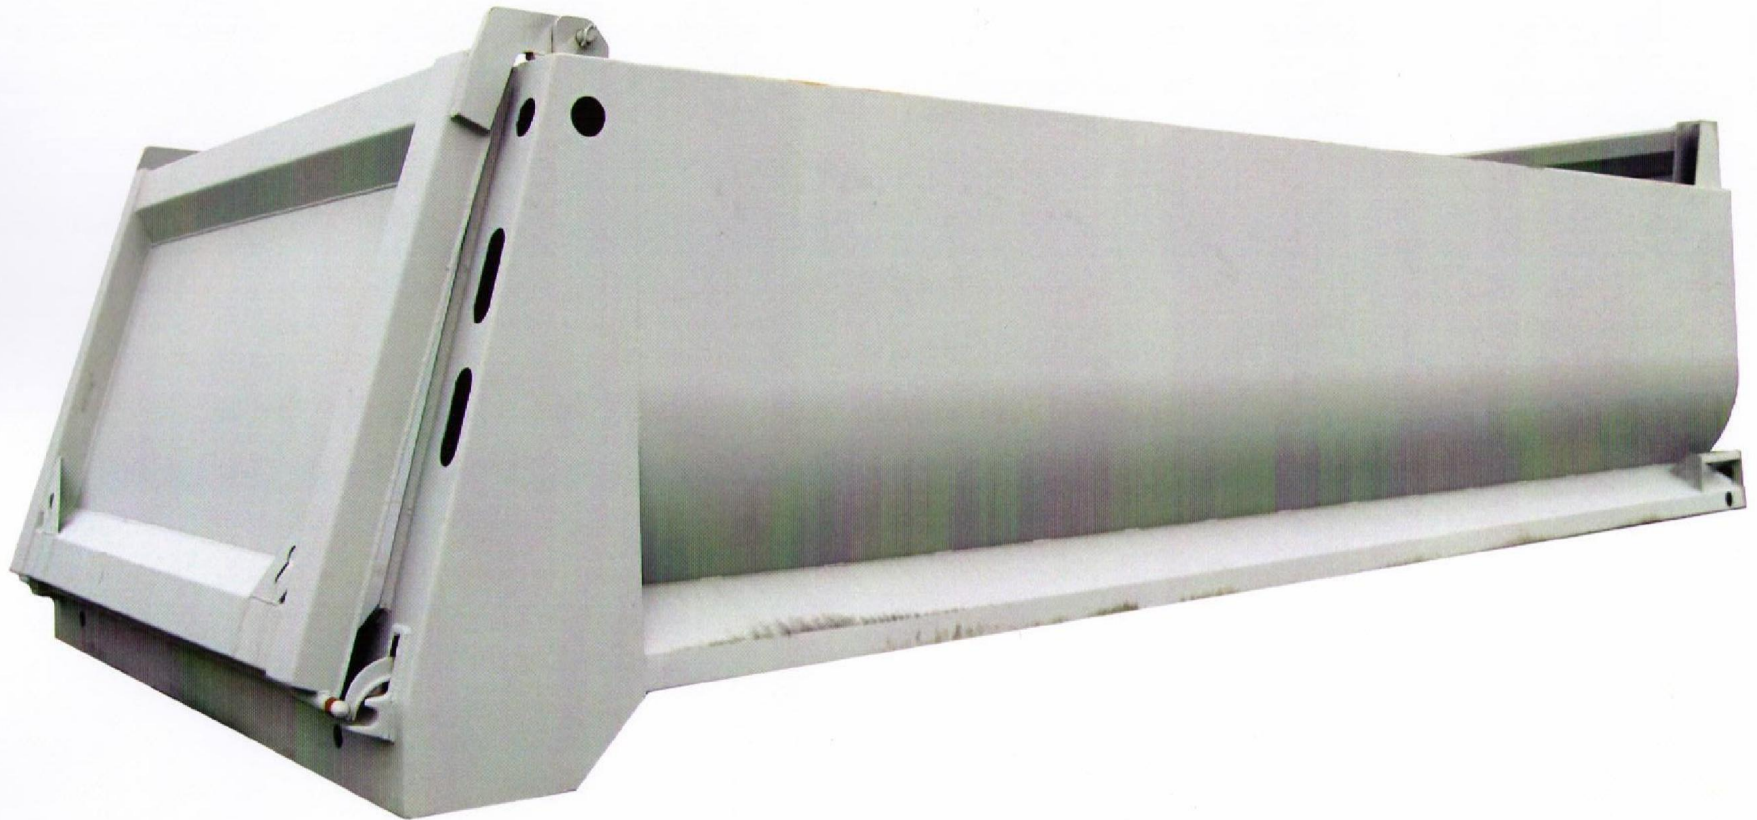

PTW PIONEER TRUCKWELD

ANOTHER  PRODUCT

LOW PROFILE

LENGTH: 15' | **FLOOR:** 3/16" AR400 | **WALLS:** 3/16" AR400

DASH: 3/16" AR400 | **TAILGATE:** 3/16" AR400 | **TOTAL WEIGHT:** 3,970 lbs.

OPTIONS: SLOPE TAILGATE | 48" SIDE HEIGHT